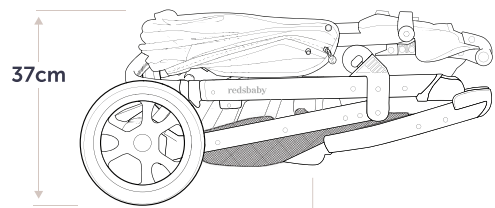

Folded without seat

Folded with seat on

METRO²

True weights

Chassis (with wheels and basket): 6.9kg

Seat (including fabrics): 2.7kg

Canopy: 0.9kg

Maximum loads

Seat: 20kg

Main seat dimensions

Seat back height: 53cm

Seat depth: 23cm

Knee to footrest: 21.5cm