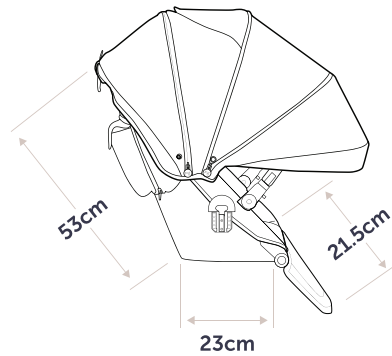

Folded without seat

Folded with seat on

METRO²

True weights

Chassis (with wheels and basket): 6.9kg

Seat (including fabrics): 2.7kg

Canopy: 0.9kg

Maximum loads

Seat: 20kg

Main seat dimensions

Seat back height: 53cm

Seat depth: 23cm

Knee to footrest: 21.5cm