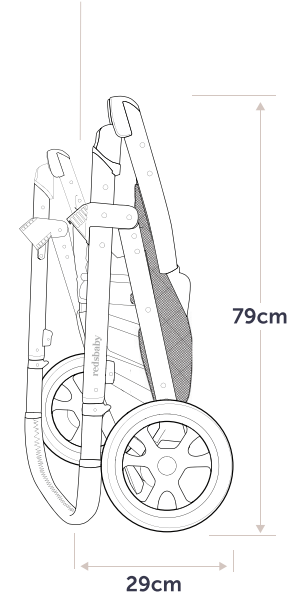

Folded without seat

Folded with seat on

METRO²

True weights

Chassis (with wheels and basket): 6.9kg

Seat (including fabrics): 2.7kg

Canopy: 0.9kg

Maximum loads

Seat: 20kg

Main seat dimensions

Seat back height: 53cm

Seat depth: 23cm

Knee to footrest: 21.5cm